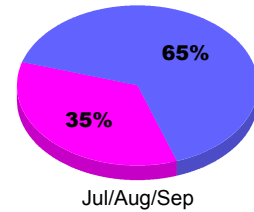

Club Results 2012-2013

Goal, New, Dropped, Gain/Loss

MEMBERSHIP

Membership Results
2012-2013

Membership
2011-2012

Month	Net Memb Goal	Actual New Memb	Actual Dropped Memb	Gain/Loss of Memb	Gain/Loss of Memb
Jul/Aug/Sep	7	29	-24	5	-8
Totals	7	29	-24	5	-8

Membership Results 2012-2013

Goal, New, Dropped, Gain/Loss

Comparison of Club Gain/Loss

Current Year Compared to the Previous Year

Comparison of Membership Gain/Loss

Current Year Compared to the Previous Year

YTD Status Quo Clubs 2012-2013

Status Quo Clubs Compared to Status Quo Members

Gender Comparison 2012-2013

Male Female