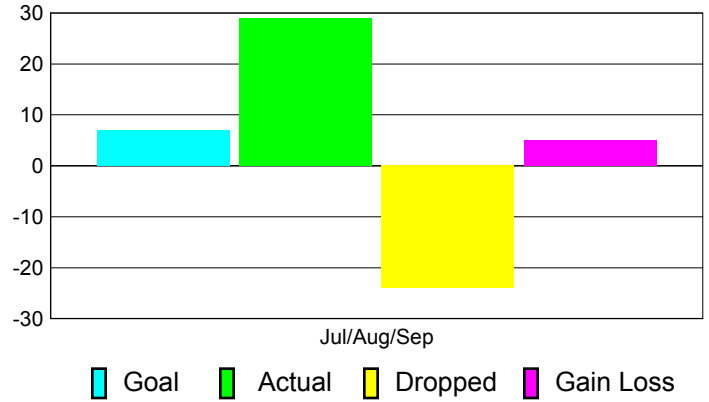

Club Results 2012-2013

Goal, New, Dropped, Gain/Loss

MEMBERSHIP

Membership Results
2012-2013

Membership
2011-2012

Month	Net Memb Goal	Actual New Memb	Actual Dropped Memb	Gain/Loss of Memb	Gain/Loss of Memb
Jul/Aug/Sep	7	29	-24	5	-8
Totals	7	29	-24	5	-8

Membership Results 2012-2013

Goal, New, Dropped, Gain/Loss

Comparison of Club Gain/Loss

Current Year Compared to the Previous Year

Comparison of Membership Gain/Loss

Current Year Compared to the Previous Year